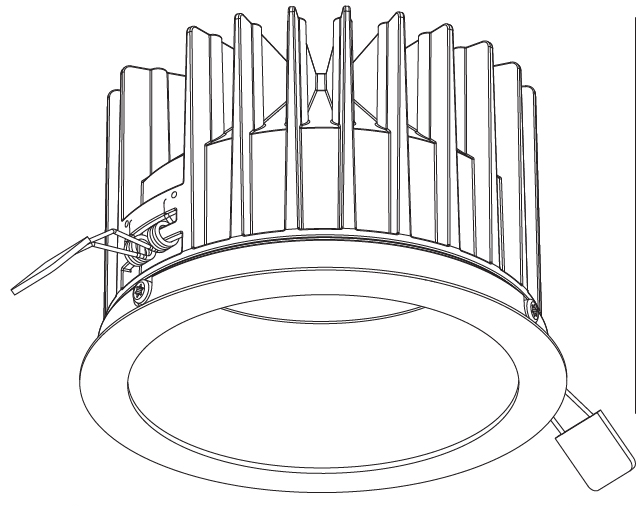

GENERAL

Series: Oiko
Subseries: Oiko Wide
Brand: Prolight
Division: Architectural
Mounting Type: Recessed
Mounting Location: Ceiling
Subcategory: Downlight

PHYSICAL

Shape: Round
Diameter (mm): 160
Diameter (in): 6 5/16
Height (mm): 105
Height (in): 4 1/8
Ceiling Thickness (mm): 10 / 12.5 / 15
Ceiling Thickness (in): 3/8 or 1/2 or 9/16
Min. Recessing Depth (mm): 120
Min. Recessing Depth (in): 4 3/4
Light Distribution: Downlight
Weight (kg): 0.936
Weight (lbs): 2.06
Fixture Finish: SSR / BKV / CWI / CRY / HAB / UFT / ITA / RUA / FTG / MYG / LOD / PUS / FRO / FUP / KIA / POP / BLS / SPG / MEY / GOH / GUM / CHC / COM / ABZ / JAG / OBR / MOS / ROR
Fixture Material: Aluminum Die Cast
Cut-out Measurements: D. - 155mm / 6 1/8"

ELECTRICAL

Lamp Type: LED (Zhaga Standard)
Input Wattage (W): 37.4
Total Output Wattage (W): 34
Dimming: Tri-Mode (Non-Dimming and Phase Dimming (120Vac only) and 0-10V Dimming)
Driver Included: No
Driver Location: Recessed Housing
Driver Type: Constant Current - Universal
Housing: See components
Input Voltage (V): 120 - 277
Constant Current (MA): 900

LED

Number of LEDs: 1
Color Temperature (°K): 3000 / 3500 / 4000
Max. Delivered Lumen (lm): 3490 / 2597 / 2650
Nominal Lumen (lm): 4309 / 3205 / 3270
CRI: >90 CRI
Lamp Life (hrs): 50000

OPTICAL

RATINGS AND CERTIFICATIONS

Certified By: Certified for North American Standards
IP rating: IP20

Ø 160mm 6 5/16"

105mm 4 1/8"