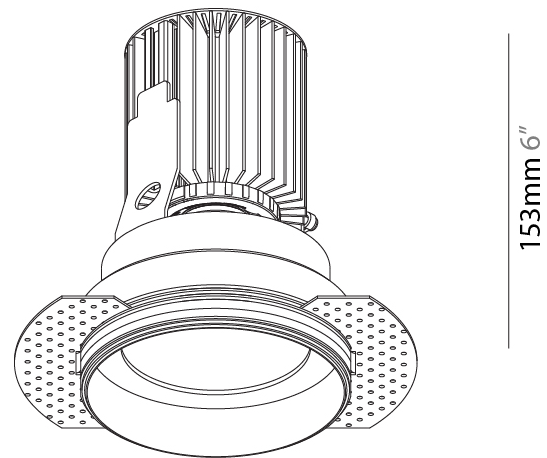

PHYSICAL

Shape: Round
Diameter (mm): 100
Diameter (in): 3 15/16
Height (mm): 153
Height (in): 6
Ceiling Thickness (mm): 10 / 12.5 / 15
Ceiling Thickness (in): 3/8 or 1/2 or 9/16
Min. Recessing Depth (mm): 170
Min. Recessing Depth (in): 6 11/16
Light Distribution: Downlight
Weight (kg): 0.6
Weight (lbs): 1.322
Fixture Finish: SSR / BKV / CWI / CRY / HAB / UFT / ITA / RUA / FTG / MYG / LOD / PUS / FRO / FUP / KIA / POP / BLS / SPG / MEY / GOH / GUM / CHC / COM / ABZ / JAG / OBR / MOS / ROR
Fixture Material: Aluminum Die Cast
Cut-out Measurements: 111mm / 4 3/8" Diameter
Upon Request: Unique Sizes Unique Ceiling Thickness

ELECTRICAL

Lamp Type: LED (Zhaga Standard)
Input Wattage (W): 20.9
Total Output Wattage (W): 18.7
Dimming: Tri-Mode (Non-Dimming and Phase Dimming (120Vac only) and 0-10V Dimming)
Driver Included: No
Driver Location: Recessed Housing
Driver Type: Constant Current - Universal
Driver Class: Class 2
Housing: See components
Input Voltage (V): 120 - 277
Constant Current (MA): 500

LED

Color Temperature (°K): 2700 / 3000 / 3500 / 4000
Max. Delivered Lumen (lm): 1630 / 1670 / 1754 / 1790
CRI: >90 CRI
Lamp Life (hrs): 50000
Upon Request: Special Color Temperature RGB-W Tunable White Special LED

OPTICAL

Reflector: 18 / 26 / 40

RATINGS AND CERTIFICATIONS

Certified By: Certified for North American Standards
IP rating: IP20

Ø 100mm 3 15/16"

Ø 155mm 6 1/8"