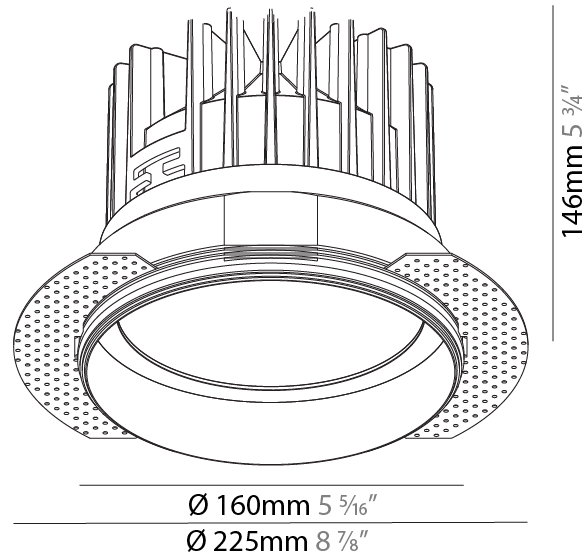

PHYSICAL

Shape: Round
Diameter (mm): 160
Diameter (in): 6 5/16
Height (mm): 146
Height (in): 5 3/4
Ceiling Thickness (mm): 10 / 12.5 / 15
Ceiling Thickness (in): 3/8 or 1/2 or 9/16
Min. Recessing Depth (mm): 160
Min. Recessing Depth (in): 6 5/16
Light Distribution: Downlight
Weight (kg): 1.282
Weight (lbs): 2.826
Fixture Finish: SSR / BKV / CWI / CRY / HAB / UFT / ITA / RUA / FTG / MYG / LOD / PUS / FRO / FUP / KIA / POP / BLS / SPG / MEY / GOH / GUM / CHC / COM / ABZ / JAG / OBR / MOS / ROR
Fixture Material: Aluminum Die Cast
Cut-out Measurements: 172mm / 6 3/4"
Upon Request: Unique Sizes Unique Ceiling Thickness

ELECTRICAL

Lamp Type: LED (Zhaga Standard)
Input Wattage (W): 37.4
Total Output Wattage (W): 33.6 / 34.1
Dimming: Tri-Mode (Non-Dimming and Phase Dimming (120Vac only) and 0-10V Dimming)
Driver Included: No
Driver Location: Recessed Housing
Driver Type: Constant Current - Universal
Driver Class: Class 2
Housing: See components
Input Voltage (V): 120 - 277
Constant Current (MA): 900

LED

Color Temperature (°K): 2700 / 3000 / 3500 / 4000
Max. Delivered Lumen (lm): 2940 / 3123
CRI: >90 CRI
Lamp Life (hrs): 50000
Upon Request: Special Color Temperature RGB-W Tunable White Special LED

OPTICAL

Reflector°: 17 / 30 / 50
Upon Request: Special Beam Angles

RATINGS AND CERTIFICATIONS

Certified By: Certified for North American Standards
IP rating: IP20

PROJECT
TYPE
SPECIFIER
QUANTITY
DATE