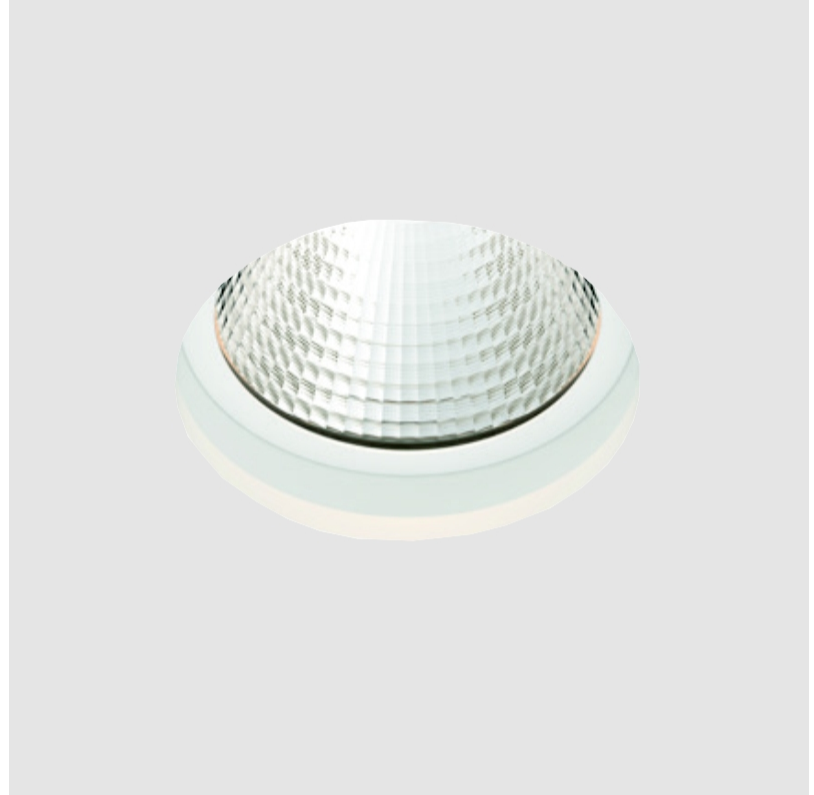

PHYSICAL

Shape: Round
Diameter (mm): 160
Diameter (in): 6 5/16
Height (mm): 146
Height (in): 5 3/4
Ceiling Thickness (mm): 10 / 12.5 / 15
Ceiling Thickness (in): 3/8 or 1/2 or 9/16
Min. Recessing Depth (mm): 160
Min. Recessing Depth (in): 6 5/16
Light Distribution: Downlight
Weight (kg): 1.282
Weight (lbs): 2.826
Fixture Finish: SSR / BKV / CWI / CRY / HAB / UFT / ITA / RUA / FTG / MYG / LOD / PUS / FRO / FUP / KIA / POP / BLS / SPG / MEY / GOH / GUM / CHC / COM / ABZ / JAG / OBR / MOS / ROR
Fixture Material: Aluminum Die Cast
Cut-out Measurements: 172mm / 6 3/4"
Upon Request: Unique Sizes Unique Ceiling Thickness

ELECTRICAL

Lamp Type: LED (Zhaga Standard)
Input Wattage (W): 37.4
Total Output Wattage (W): 33.6 / 34.1
Dimming: Tri-Mode (Non-Dimming and Phase Dimming (120Vac only) and 0-10V Dimming)
Driver Included: No
Driver Location: Recessed Housing
Driver Type: Constant Current - Universal
Driver Class: Class 2
Housing: See components
Input Voltage (V): 120 - 277
Constant Current (MA): 900

LED

Color Temperature (°K): 2700 / 3000 / 3500 / 4000
Max. Delivered Lumen (lm): 2940 / 3123
CRI: >90 CRI
Lamp Life (hrs): 50000
Upon Request: Special Color Temperature RGB-W Tunable White Special LED

OPTICAL

Reflector°: 17 / 30 / 50
Upon Request: Special Beam Angles

RATINGS AND CERTIFICATIONS

Certified By: Certified for North American Standards
IP rating: IP20

PROJECT
TYPE
SPECIFIER
QUANTITY
DATE