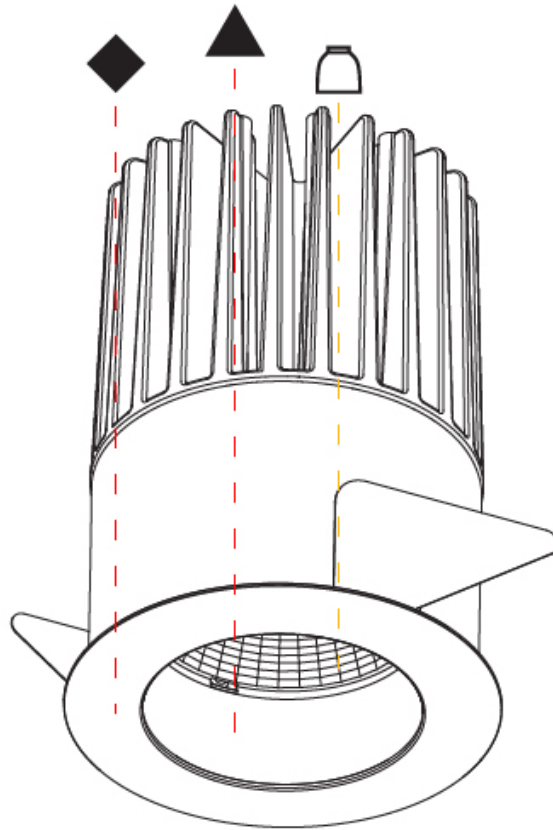

OIKO COMFORT RECESSED

A35724-

PROJECT _____

TYPE _____

SPECIFIER _____

QUANTITY _____

DATE _____