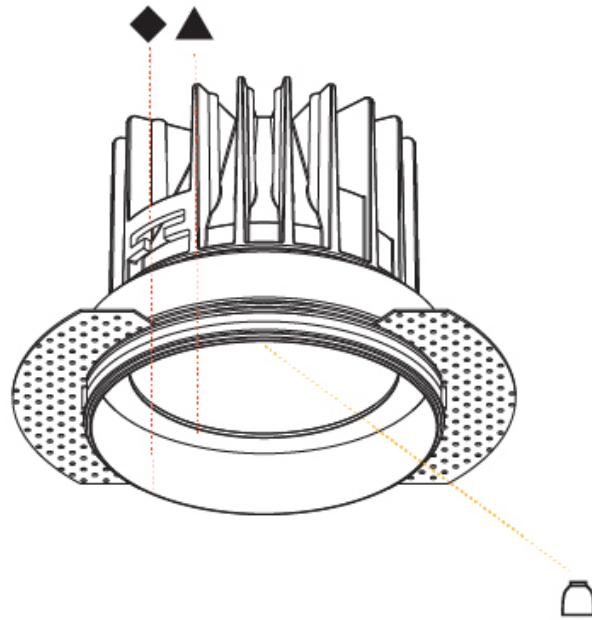

OIKO STANDARD TRIMLESS

A35434-

PROJECT

TYPE

SPECIFIER

QUANTITY

DATE