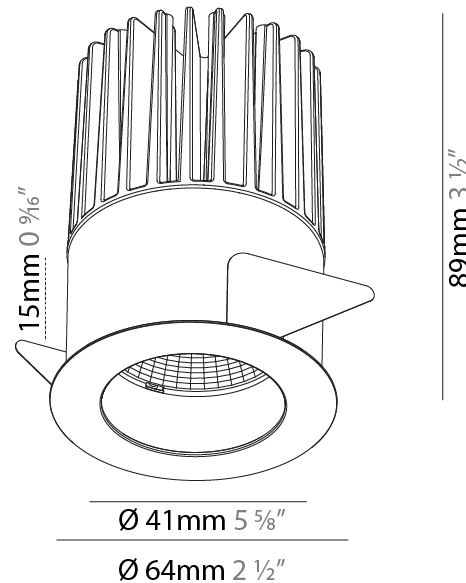

GENERAL

Series: Oiko
Subseries: Oiko Comfort
Brand: Prolicht
Division: Architectural
Mounting Type: Recessed
Mounting Location: Ceiling
Subcategory: Downlight

PHYSICAL

Shape: Round
Diameter (mm): 64
Diameter (in): 2 1/2
Height (mm): 89
Height (in): 3 1/2
Ceiling Thickness (mm): 10 / 12.5 / 15
Ceiling Thickness (in): 3/8 or 1/2 or 9/16
Min. Recessing Depth (mm): 100
Min. Recessing Depth (in): 3 15/16
Light Distribution: Downlight
Weight (kg): 0.253
Weight (lbs): 0.56
Fixture Finish: SSR / BKV / CWI / CRY / HAB / UFT / ITA / RUA / FTG / MYG / LOD / PUS / FRO / FUP / KIA / POP / BLS / SPG / MEY / GOH / GUM / CHC / COM / ABZ / JAG / OBR / MOS / ROR
Fixture Material: Aluminum Die Cast
Cut-out Measurements: D. - 60mm / 2 3/8"

ELECTRICAL

Lamp Type: LED (Zhaga Standard)
Input Wattage (W): 14.3
Total Output Wattage (W): 13
Dimming: Tri-Mode (Non-Dimming and Phase Dimming (120Vac only) and 0-10V Dimming)
Driver Included: No
Driver Location: Remote
Driver Type: Constant Current - Universal - Universal - Phase dimming @120Vac only
Driver Class: Class 2
Input Voltage (V): 120 - 277
Constant Current (MA): 350

LED

Number of LEDs: 1
Color Temperature (°K): 2700 / 3000 / 3500 / 4000
Max. Delivered Lumen (lm): 890 / 920 / 970 / 990
Nominal Lumen (lm): 1304 / 1352 / 1421 / 1450
CRI: >90 CRI
Lamp Life (hrs): 50000

OPTICAL

Reflector°: 20 / 40 / 60

RATINGS AND CERTIFICATIONS

Certified By: Certified for North American Standards
IP rating: IP20