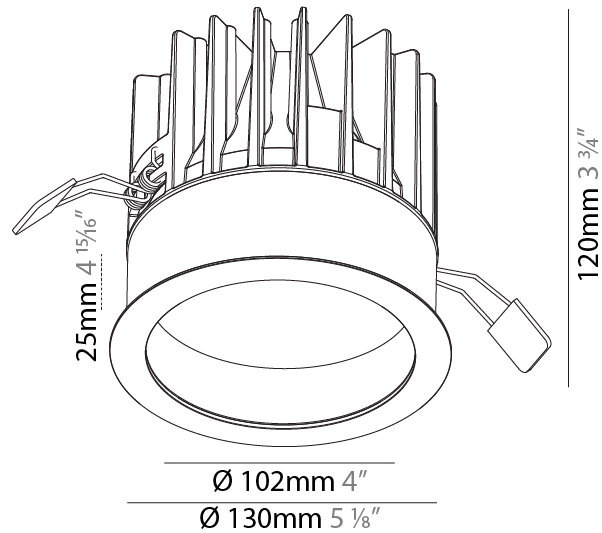

GENERAL

Series: Oiko
Subseries: Oiko Comfort
Brand: Prolight
Division: Architectural
Mounting Type: Recessed
Mounting Location: Ceiling
Subcategory: Downlight

PHYSICAL

Shape: Round
Diameter (mm): 130
Diameter (in): 5 1/8
Height (mm): 120
Height (in): 4 3/4
Ceiling Thickness (mm): 10 / 12.5 / 15
Ceiling Thickness (in): 3/8 or 1/2 or 9/16
Min. Recessing Depth (mm): 130
Min. Recessing Depth (in): 5 1/8
Light Distribution: Downlight
Weight (kg): 0.82
Weight (lbs): 1.81
Fixture Finish: SSR / BKV / CWI / CRY / HAB / UFT / ITA / RUA / FTG / MYG / LOD / PUS / FRO / FUP / KIA / POP / BLS / SPG / MEY / GOH / GUM / CHC / COM / ABZ / JAG / OBR / MOS / ROR
Fixture Material: Aluminum Die Cast
Cut-out Measurements: D. - 130mm / 5 1/8"

ELECTRICAL

Lamp Type: LED (Zhaga Standard)
Input Wattage (W): 28.6
Total Output Wattage (W): 26
Dimming: Tri-Mode (Non-Dimming and Phase Dimming (120Vac only) and 0-10V Dimming)
Driver Included: No
Driver Location: Recessed Housing
Driver Type: Constant Current - Universal
Housing: See components
Input Voltage (V): 120 - 277
Constant Current (MA): 700

LED

Number of LEDs: 1
Color Temperature (°K): 2700 / 3000 / 3500 / 4000
Max. Delivered Lumen (lm): 2282 / 2340 / 2436 / 2486
Nominal Lumen (lm): 3210 / 3290 / 34459 / 3530
CRI: >90 CRI
Lamp Life (hrs): 50000

OPTICAL

Reflector: 12 / 24 / 40

RATINGS AND CERTIFICATIONS

Certified By: Certified for North American Standards
IP rating: IP20